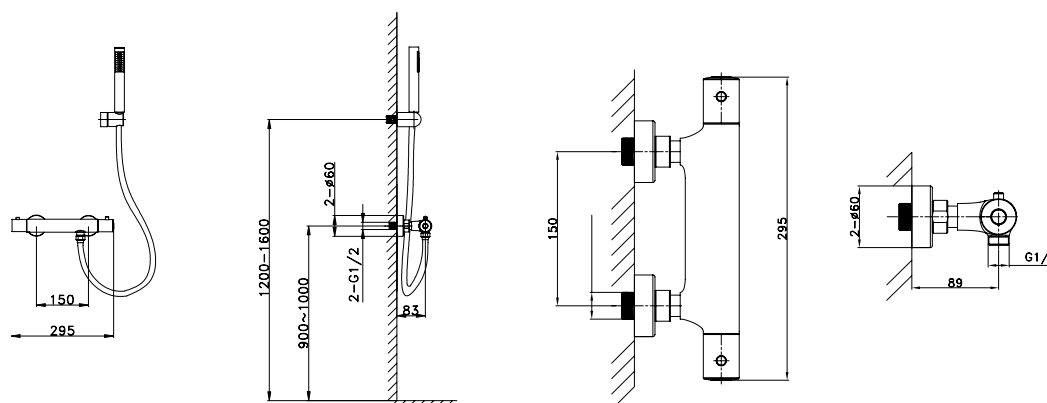

Ref. 4043NG

Ducha termostática round c/kit

ROUND TERMOSTÁTICO NEGRO

Puntos 189

*Opción barra ducha, pág. 292 - ref. 0395

*Opción barra ducha, pág. 292 - ref. 0395NG