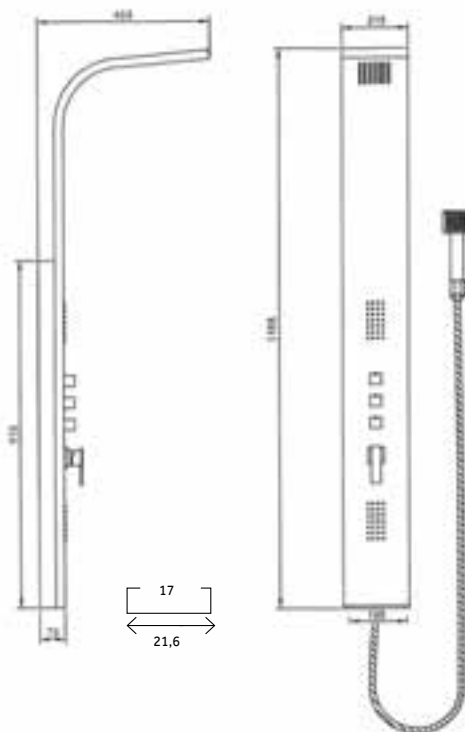

TÉCNICO GOCTA

CARACTERÍSTICAS COLUMNAS GOCTA

- cuerpo acero inoxidable 304 de 1.2 mm de espesor
- rociador integrado
- copete inferior y superior de sellado
- cartucho **sedal** (CE)
- mango ducha ABS
- flexo acero inox doble engatillado
- 2 jets integrados
- control independiente para 3 funciones
- anticalcáreos transparentes
- *instalación en plano o esquina