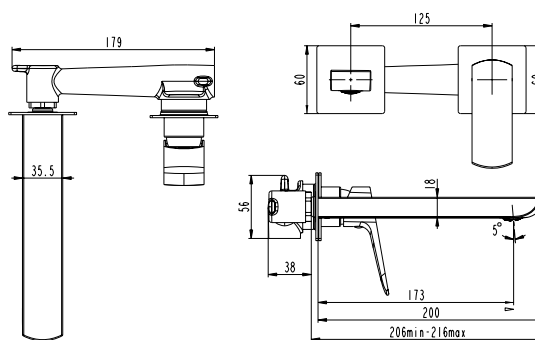

EMPOTRABLES

Grifería en latón acabado negro mate
Cartucho cerámico 25 mm
Aireador Neoperl

Ref. 3252NG
Grifo empotrable de lavabo
MARRIOT NEGRO
Puntos 93