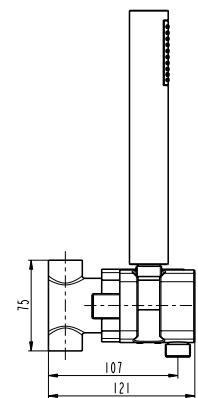

EMPOTRABLE DUCHA VERSÁTIL NÍQUEL PVD

Instalación horizontal o vertical
Cartucho cerámico 35 mm progresivo
Manetas 60 mm
Flexo PVC antitorsión 1,5 m
Mango cilíndrico con soporte en latón
Cuerpo interno en latón

Ref. 3296NK

Conjunto de empotrar 2 funciones

VERSÁTIL NÍQUEL C/KIT DE DUCHA

Puntos 157