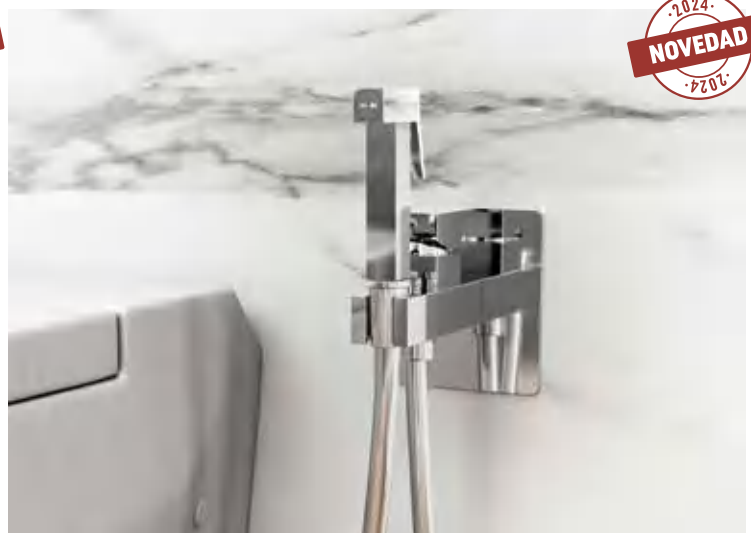

-  194 cromo
-  195 negro
-  195 oro

Empotrables lavabo SIRIO CROMO

Technical drawings showing dimensions for the faucet and handle. The faucet drawing includes dimensions: 125 (total length), 4.8 (spout diameter), 5.8 (base diameter), 208 (spout height), 235 (total height), and 220 (total width). The handle drawing includes a dimension of 50 (height).